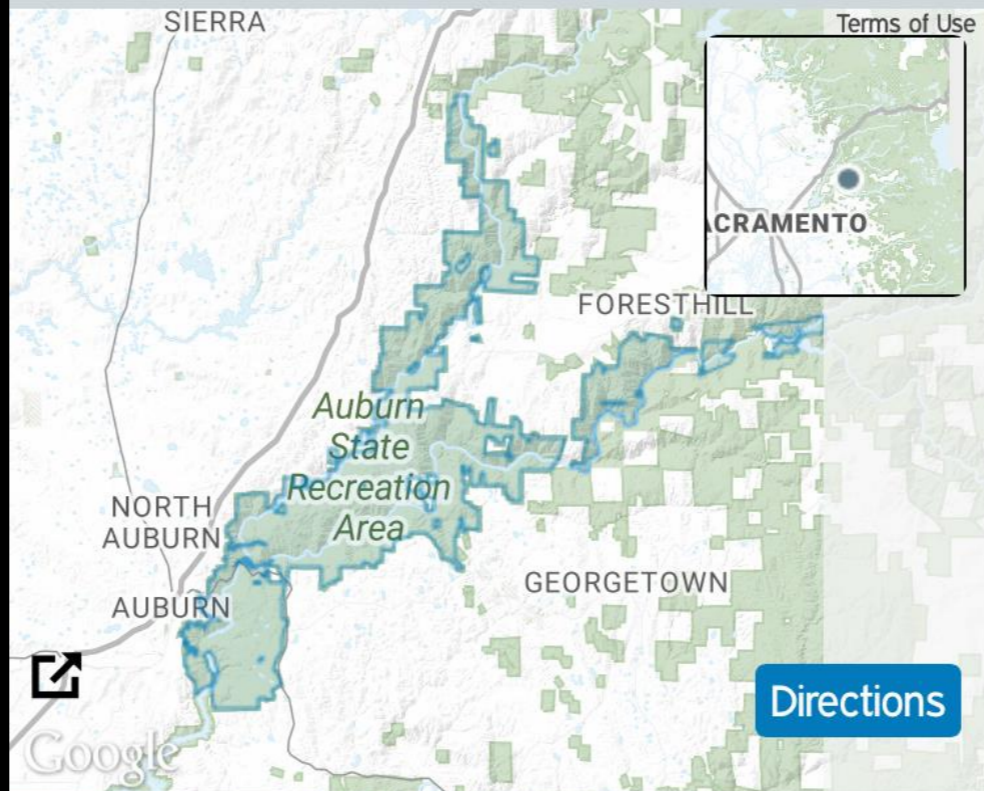

feedback

94 Tweets 666 Photos 26 Venues 1,179 Check-ins 11 Tips

[Park Info](#) [Camp Here](#) [Embed](#)

Like [Tweet](#)

from Sacramento, CA  
to Dropped pin

**48 min** (40 miles)

via I-80 E

# Go outside & discover California's parks

Find parks near   [GO](#)