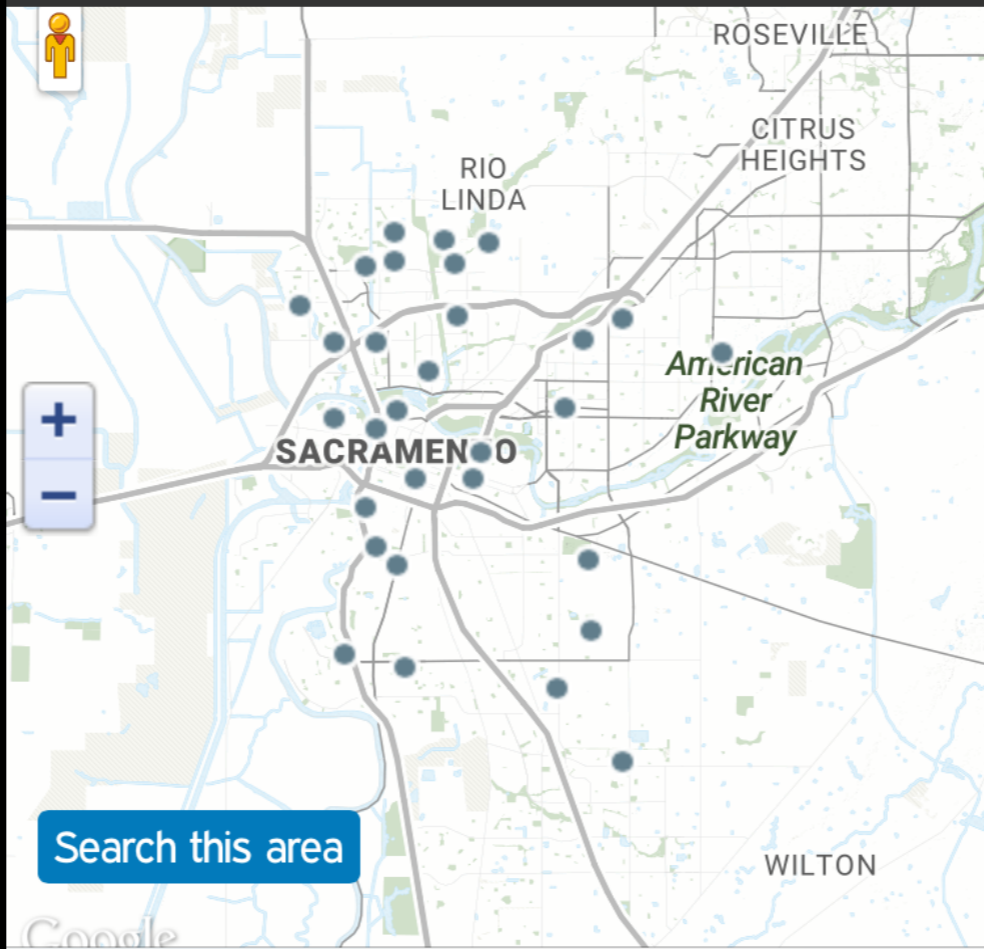

## American River Parkway - Discovery Park

## Ueda Parkway

# The 30 parks nearest to Sacramento

Filter by Activity

Sacramento

GO