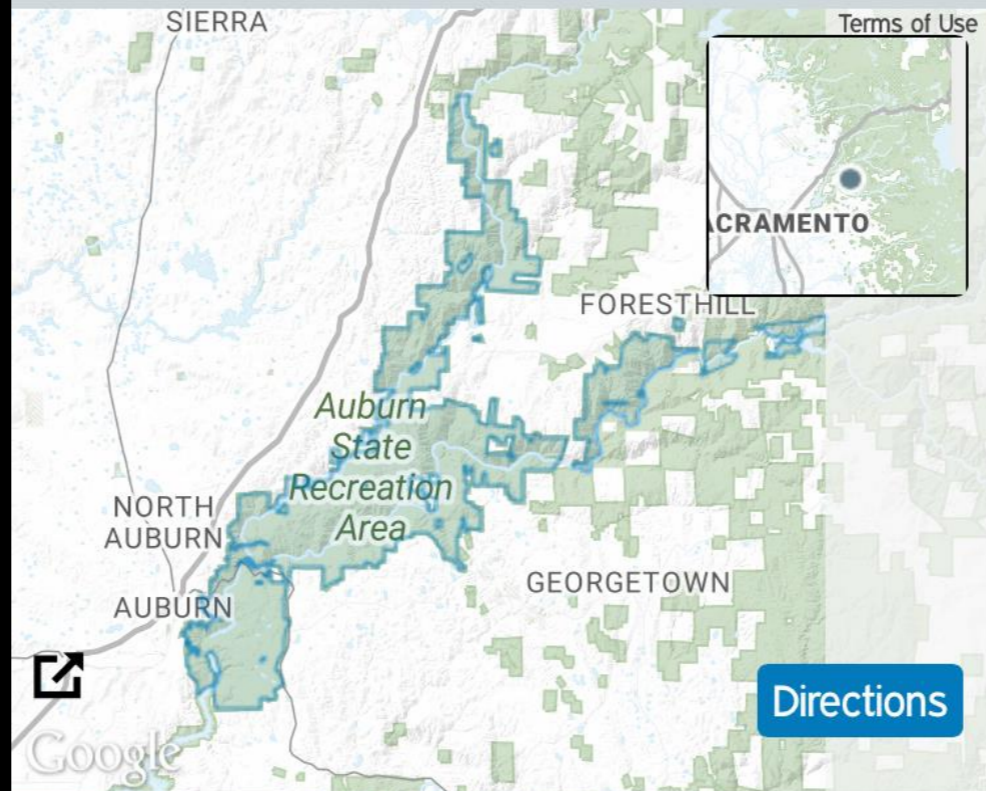

94 Tweets 666 Photos 26 Venues 1,179 Check-ins 11 Tips

[Park Info](#) [Camp Here](#) [Embed](#)

☒ Like [Tweet](#)